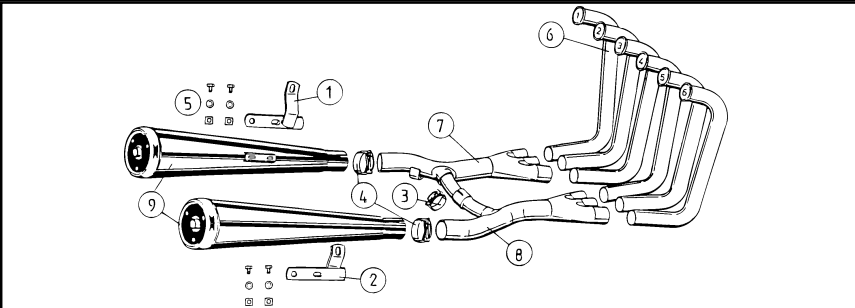

KAWASAKI

Z 1300

TECHNICAL DATA

YEAR : '79~
Model : Kawasaki Z 1300
Type : KZT30A
System : Jama Original, 6-2 system
Mufflerstyle : Chrome, Street legal

Orderno.
95.4008

Jama Original

6 in 2 system

Orderno.: 95.4008

PRODUCTLIST

Pos.	Qty	Description	Partno.
1	1	Mounting bracket, left	60.3057.L
2	1	Mounting bracket, right	60.3057.R
3	1	Clamp 38 mmø	11.1038
3	1	Screw, M6x30	2099
3	1	Nut, M6	2050
4	2	Clamp 47 mmø	11.1040
5	4	Bolt M8x16, DIN 933	1021
4	1	Springwasher M8, DIN127B	2004
4	1	Square nut M8, DIN 557	2028
6	1	Downpipe	52.3008.1
1	1	Downpipe	52.3008.2
1	1	Downpipe	52.3008.3
1	1	Downpipe	52.3008.4
1	1	Downpipe	52.3008.5
1	1	Downpipe	52.3008.6
7	1	Collector, left	50.3029
8	1	Collector, right	50.3030
9	2	Muffler	31.5009